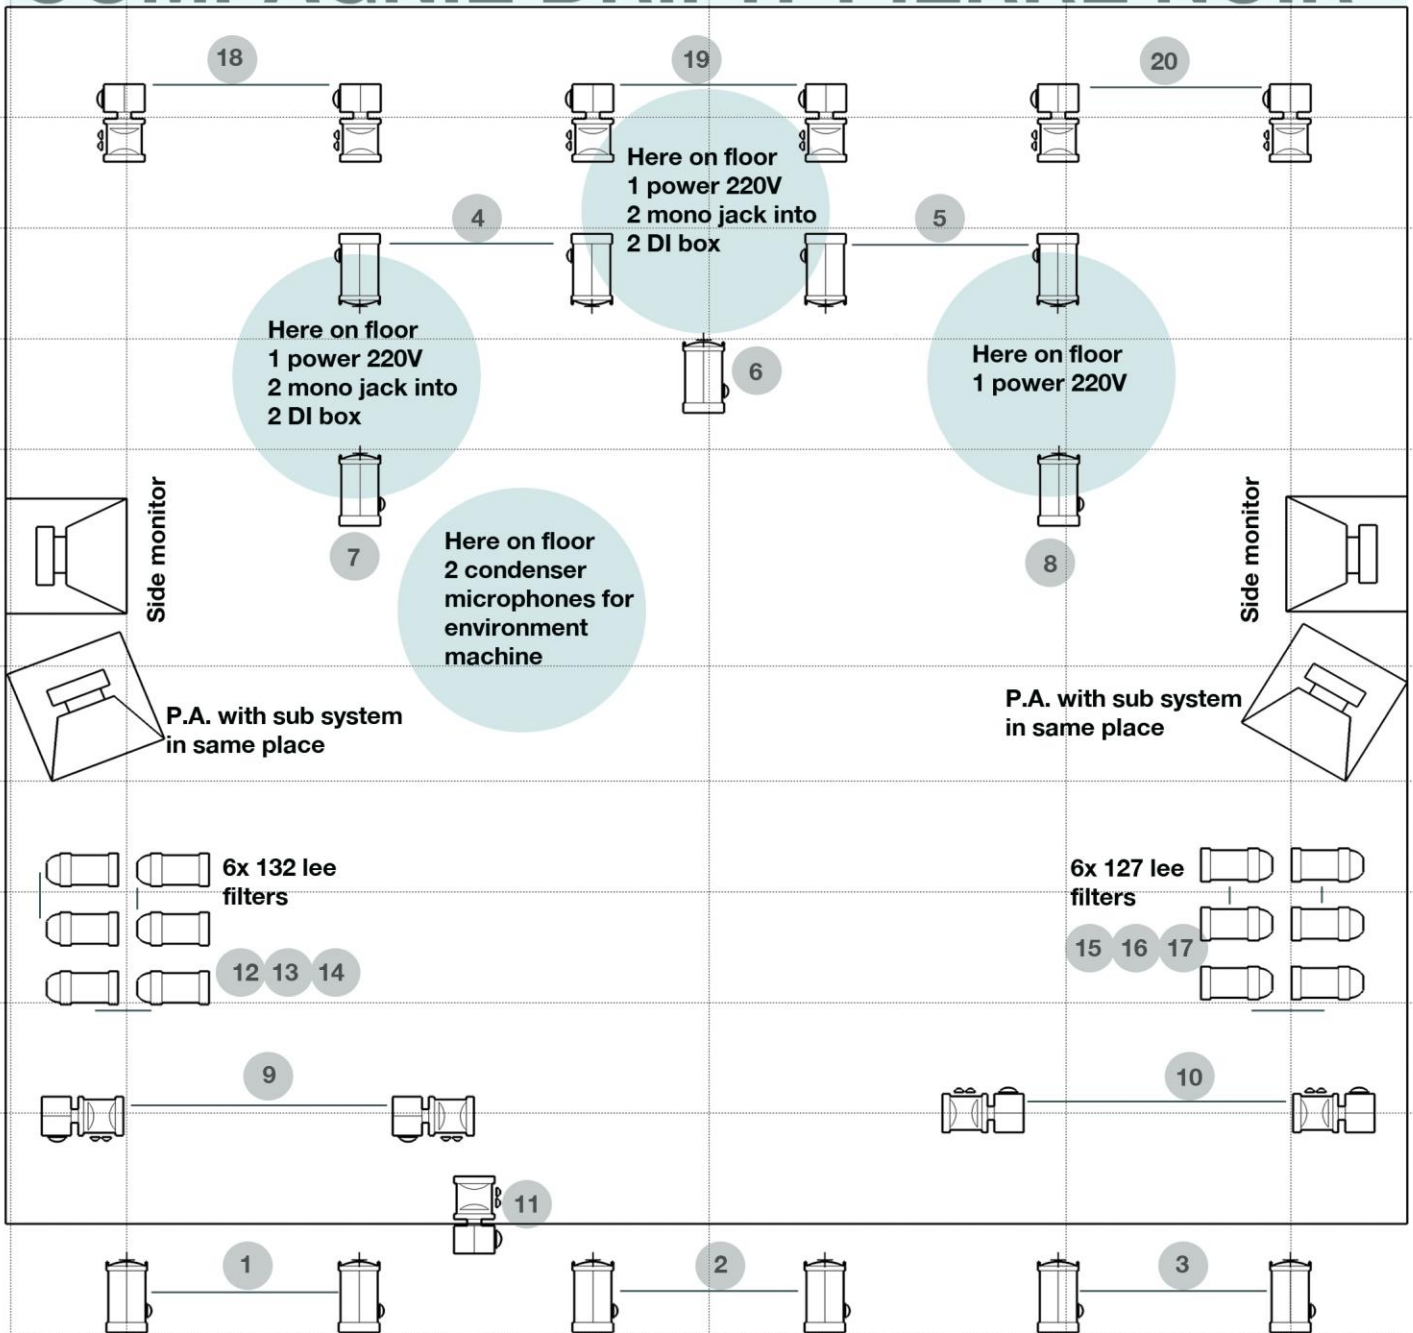

COMPAGNIE DRIFT: "PIERRE NOIR"

Light : minimum 24 channels, programmable desk with submasters system.

11x profiles 1000w 30° min.

12x PAR cp 62 1000w

13x PC 1000w

Sound: minimum system 800W with sub and side monitors,
mixer with 8 channels, 4 good D.I. box.

Curtains installation: black box for black peter