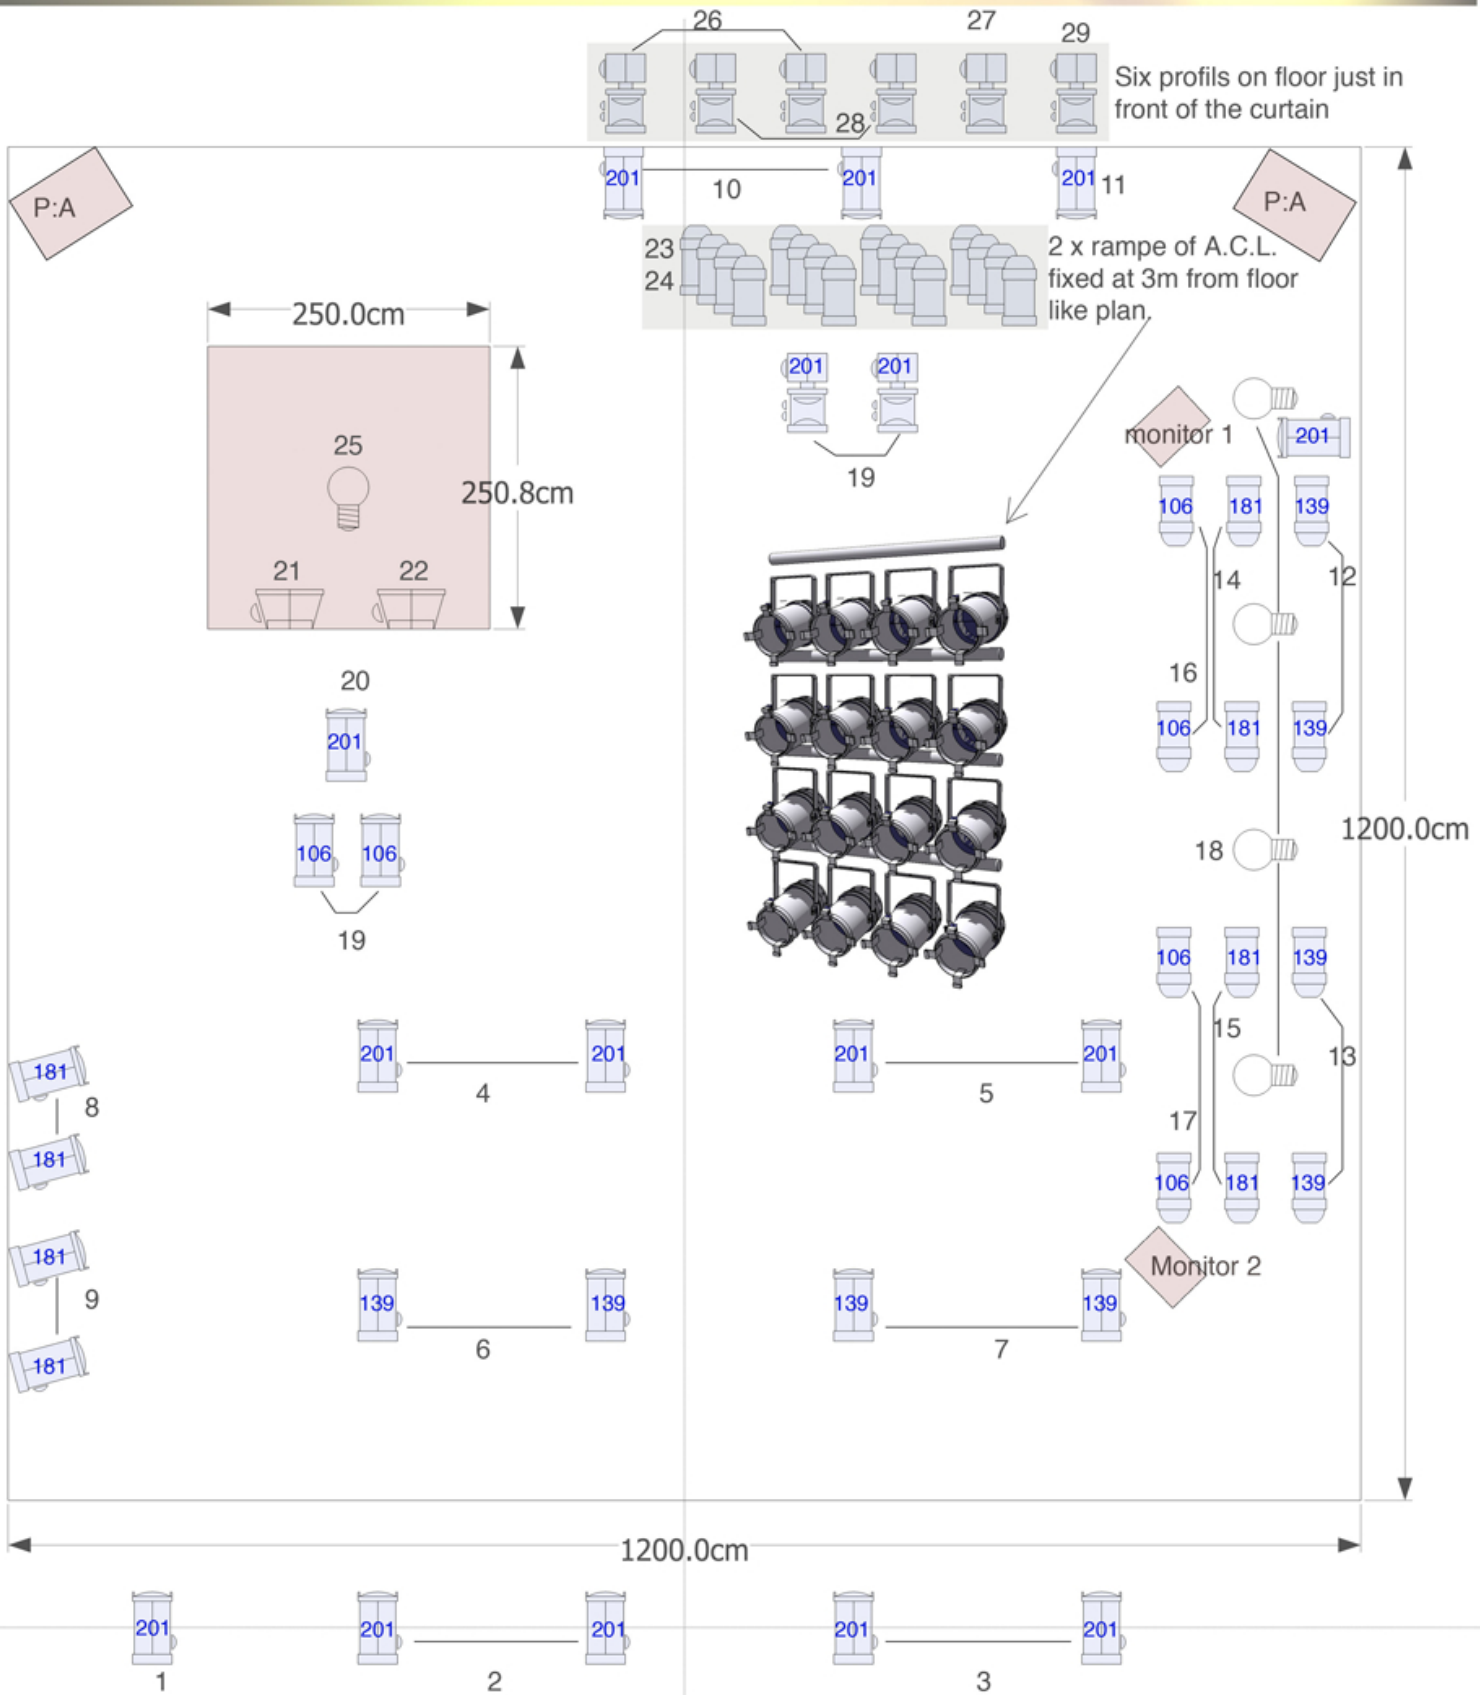

# DRIFT CADAVRE EXQUIS

- 8 x  Profiles 1000W 45 degree
- 13 x  PAR 64 1000W CP 62
- 24 x  PC 1000W With barndoors
- 2 x  quartz 500W

Minimum 48 channels desk with programmables submasters.  
 The audio mixer desk must be beside to light desk.  
 P.A. must be left and right to the back of stage.  
 Monitor system on right stage like plan.  
 Stagebox for min 4 micro on front stage.